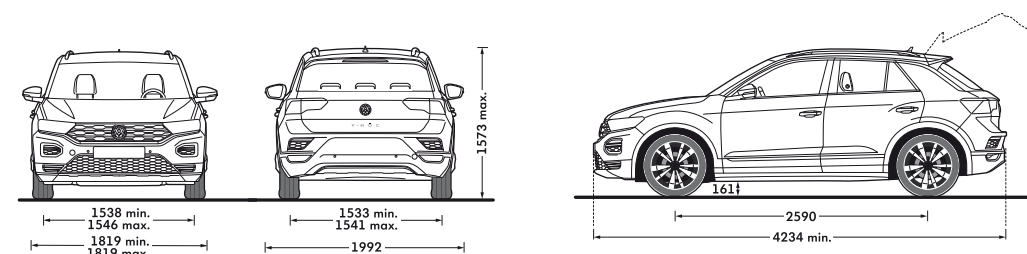

Dimensions

Weights

Unladen weight	1,270-1,555 kg
Fuel tank capacity	50 litres
Trunk / Boot capacity :	445-1290 L