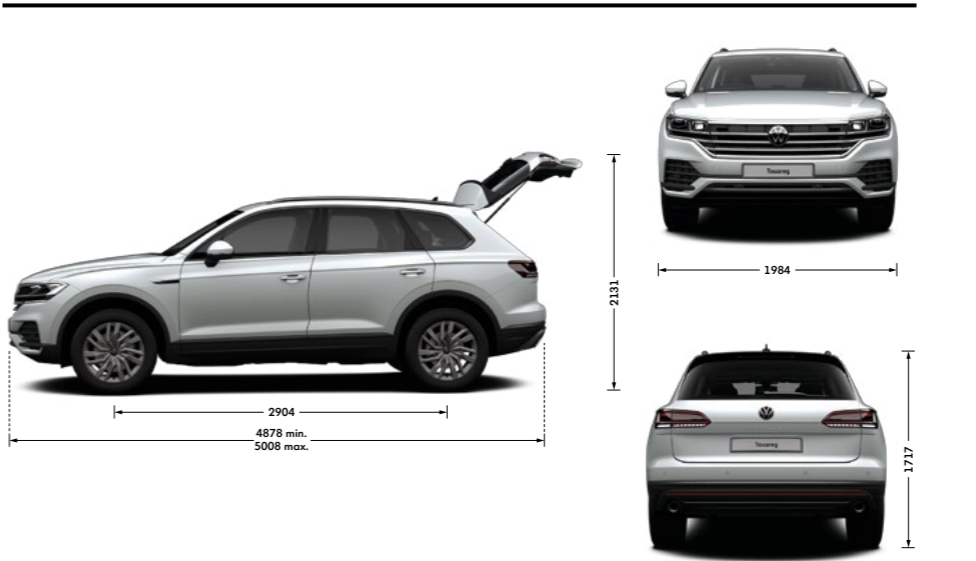

Dimensions

Weights

Unladen weight	1413 kg
Gross Vehicle weight	1970 kg
Payload	577 kg
Fuel tank capacity	59 litres
Boot capacity	586 litres